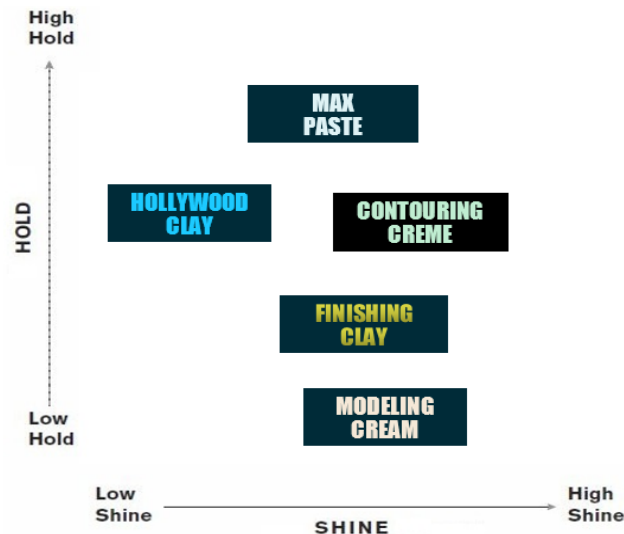

HOLLYWOOD CLAY

Texture & separation with a firm yet flexible hold.

CONTOURING CREME

Pliable hold & shine. Protein enriched Pomade.

FINISHING CLAY

Flexible Definition. Clay adds body & thickness.

MAX PASTE

Maximum Control & Texture. Firm yet shapeable.

MODELING CREAM

Moldable texturizing cream. Argan oil enriched.

Face The World
LOOKING YOUR BEST.

ALCOHOL FREE

PARABEN FREE

MADE IN USA